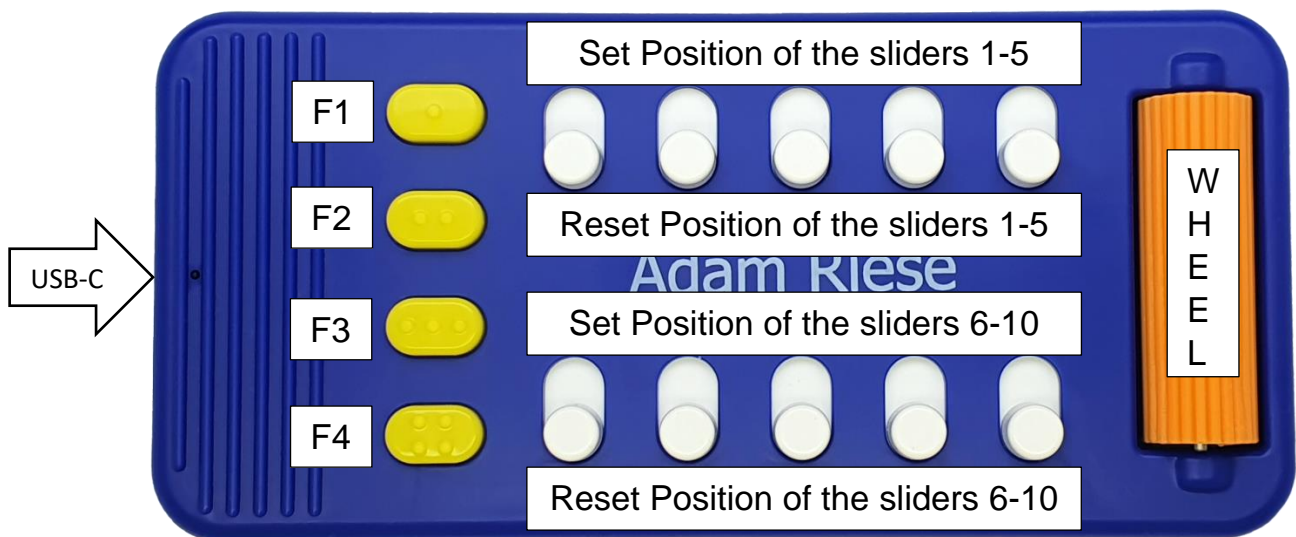

2.2 Design

The Adam Riese is flat, elongated bar shape with rounded corners casted from blue plastic. It measures 15 x 7 centimeters and 17mm high. Placed with marking ribs and push switches to the left and rotating wheel on the right give you the right playing position. Rotation wheel is colored orange. On the left side from the side is placed USB-C charging port.

Function Keys F1 to F4 in yellow placed on the left side marked with one to four dots.

Sliders 1 to 5 in white placed on the front side with Brail marking in set and Arabic digital marking in the reset position. Second row in the back are sliders 5 to 10 with Arabic marking to set position and Brail marking on reset position.

On the top of the device in between the ribs is integrated also a small LED indicator which show charging status with RED light and wireless advertising mode with blinking BLUE light.

3 GAMES

3.1 Mathematic games + - * /

The games are offering to the player a practice of all simple mathematics operation like addition, subtraction, multiplication and division. After rolling the roller the App generates mathematical equation where some operators are missing and player have to solve it by sliding the slider with the right number to the set position. Correctly solving the equation bring points to the player. After 5 tries follows next player. When all players finish the game, result is shown in a table.